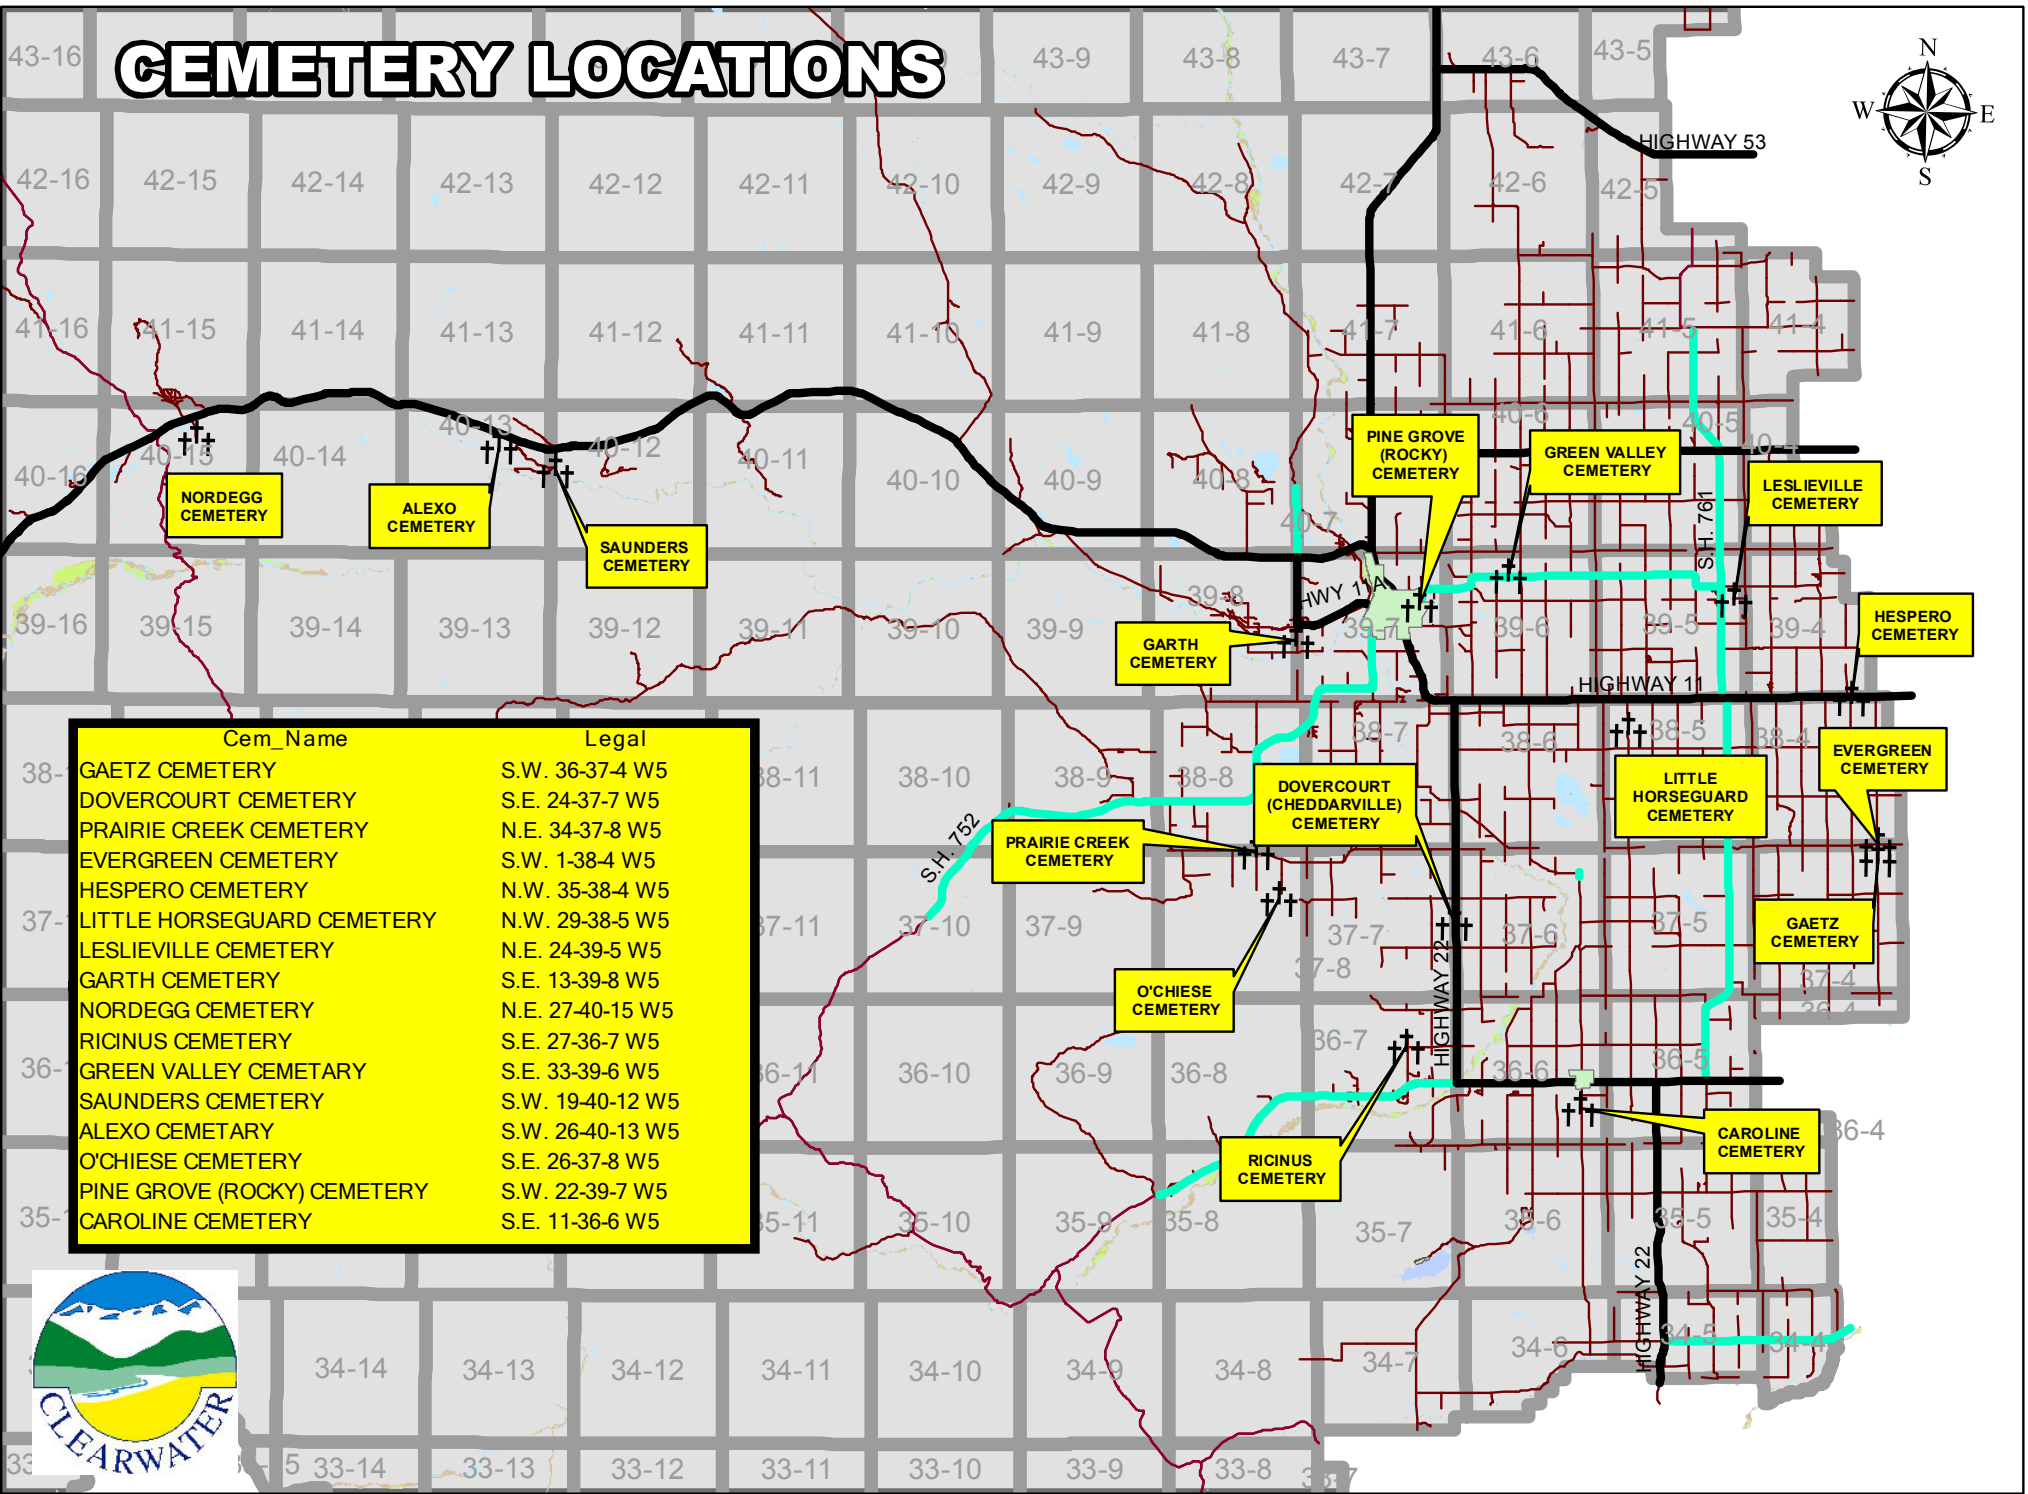

GEMETERY LOCATIONS

Cem_Name	Legal
GAETZ CEMETERY	S.W. 36-37-4 W5
DOVERCOURT CEMETERY	S.E. 24-37-7 W5
PRAIRIE CREEK CEMETERY	N.E. 34-37-8 W5
EVERGREEN CEMETERY	S.W. 1-38-4 W5
HESPERO CEMETERY	N.W. 35-38-4 W5
LITTLE HORSEGUARD CEMETERY	N.W. 29-38-5 W5
LESLIEVILLE CEMETERY	N.E. 24-39-5 W5
GARTH CEMETERY	S.E. 13-39-8 W5
NORDEGG CEMETERY	N.E. 27-40-15 W5
RICINUS CEMETERY	S.E. 27-36-7 W5
GREEN VALLEY CEMETERY	S.E. 33-39-6 W5
SAUNDERS CEMETERY	S.W. 19-40-12 W5
ALEXO CEMETERY	S.W. 26-40-13 W5
O'CHIESE CEMETERY	S.E. 26-37-8 W5
PINE GROVE (ROCKY) CEMETERY	S.W. 22-39-7 W5
CAROLINE CEMETERY	S.E. 11-36-6 W5