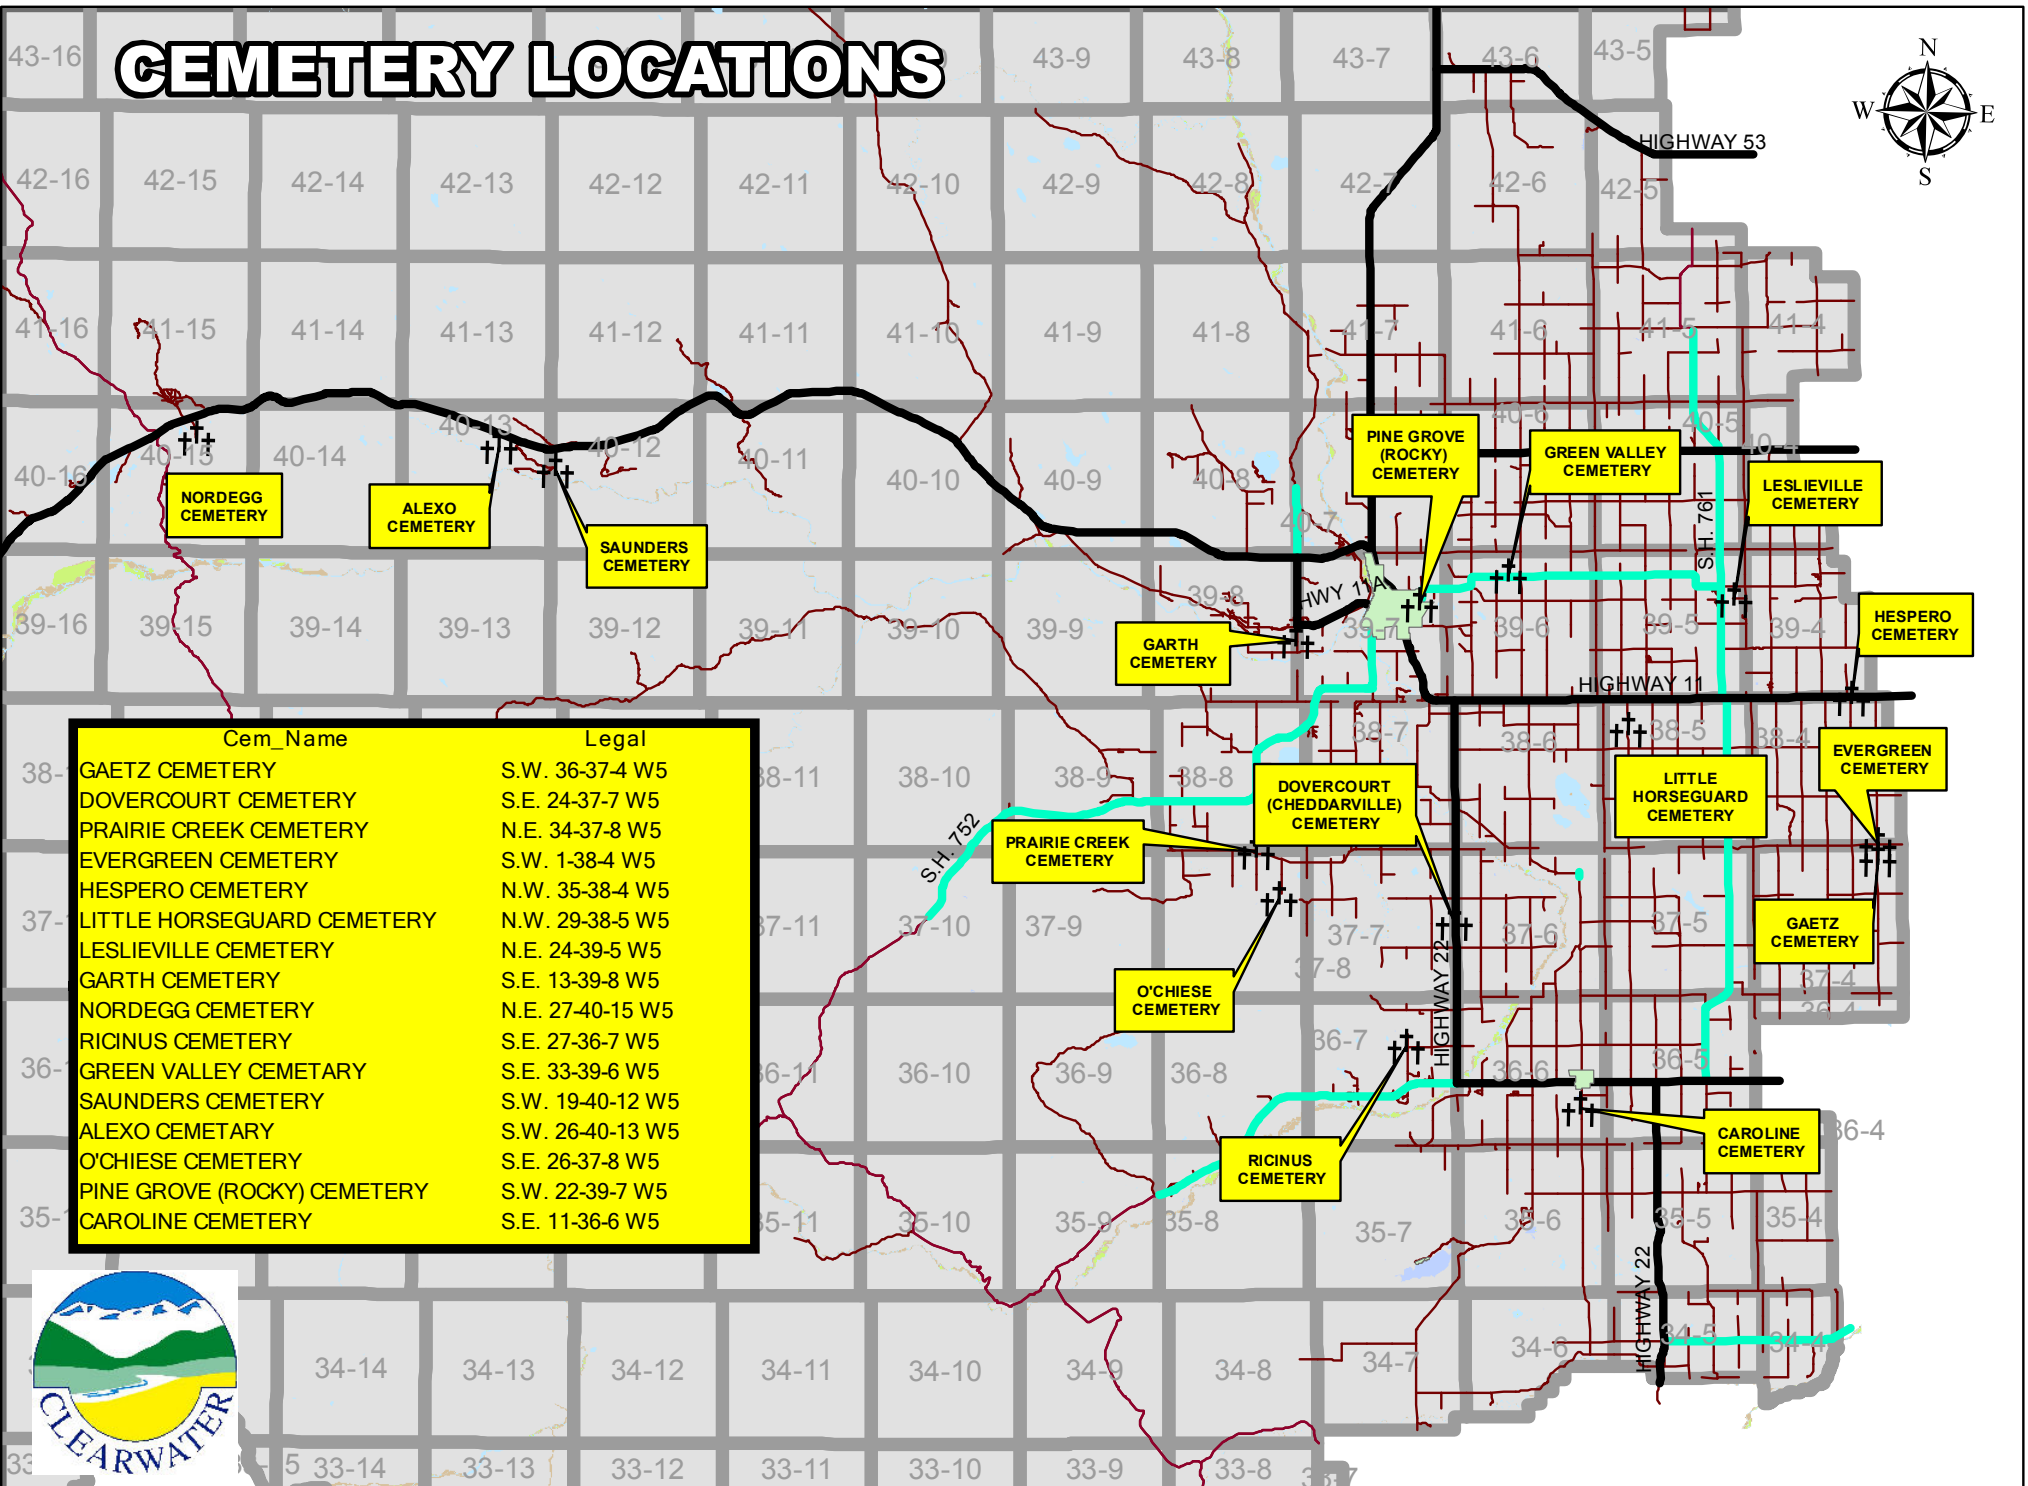

# GEMETERY LOCATIONS

Cem_Name	Legal
GAETZ CEMETERY	S.W. 36-37-4 W5
DOVERCOURT CEMETERY	S.E. 24-37-7 W5
PRAIRIE CREEK CEMETERY	N.E. 34-37-8 W5
EVERGREEN CEMETERY	N.W. 1-38-4 W5
HESPERO CEMETERY	N.W. 35-38-4 W5
LITTLE HORSEGUARD CEMETERY	N.W. 29-38-5 W5
LESLIEVILLE CEMETERY	N.E. 24-39-5 W5
GARTH CEMETERY	S.E. 13-39-8 W5
NORDEGG CEMETERY	N.E. 27-40-15 W5
RICINUS CEMETERY	S.E. 27-36-7 W5
GREEN VALLEY CEMETERY	S.E. 33-39-6 W5
SAUNDERS CEMETERY	S.W. 19-40-12 W5
ALEXO CEMETERY	S.W. 26-40-13 W5
O'CHIESE CEMETERY	S.E. 26-37-8 W5
PINE GROVE (ROCKY) CEMETERY	S.W. 22-39-7 W5
CAROLINE CEMETERY	S.E. 11-36-6 W5